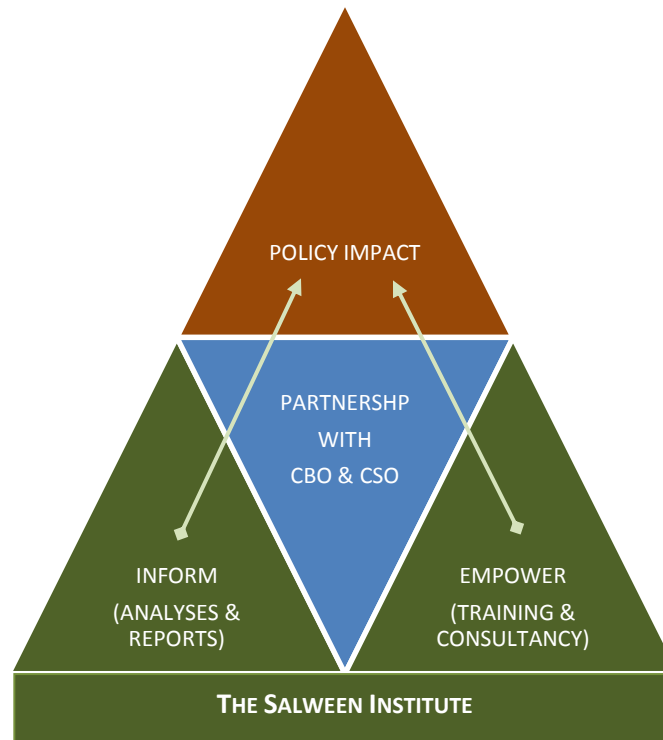

THE SALWEEN INSTITUTE

“Policy Impact through Partnership” Model

The Salween Institute blends **objective analysis** and **hands-on community empowerment programs** to frame policy debate and help **shape public policy** in Burma/Myanmar through **strategic partnerships** with **community-based and civil society organizations**.